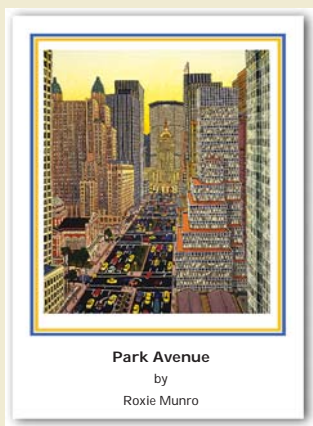

New for 2016

MR120

HAVE A
HAPPY HOLIDAY
AND A WONDERFUL
NEW YEAR
MR116

Holiday Greetings
MR110

*Season's Greetings
and best wishes for the
Happiest of New Years*
MR111

*Season's Greetings
and Best Wishes for a
Happy New Year*
MR112

Back

Front

Cards MR113 and MR114
are 5-3/8" x 7-7/8"
with white envelopes.

*Greetings of the Season
and Best Wishes for a
Happy New Year*
MR113

*GREETINGS
of the Season and Best Wishes
for the New Year*
MR114