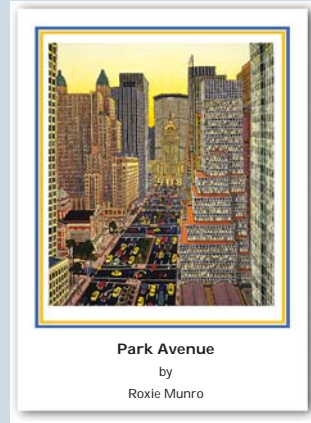

Serene Skyline by Roxie Munro
M0596

**SEASON'S
GREETINGS ...**

Front

Rockefeller Center Promenade by Roxie Munro
M1004

Wishing you . . .

Middle

Chrysler Building by Roxie Munro
M1216

Season's Greetings . . .

Closeouts

25% off

Iconic Tops by Roxie Munro
M0318

GREETINGS OF THE SEASON

Midtown Panorama by Roxie Munro
C1185

Wishing you . . .

BOXED EVERYDAY CARD ASSORTMENT
MR-Box

MR115