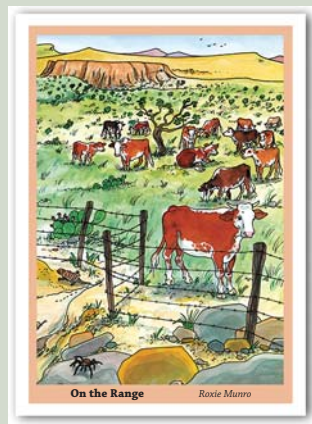

\* \* \*

CORRESPONDENCE  
NOTE CARDS

\* \* \*

Fences  
by  
Roxie Munro

MR1302

Fields  
by  
Roxie Munro

MR1312

Cards are  
4-1/4 x 5-1/2"  
blank.

Chelsea Glimpse  
by  
Roxie Munro

Roxie Munro MR1322

City Glimpse, Broadway  
by  
Roxie Munro

Roxie Munro MR1332

\* \* \* \* \*

COUNTER CARDS WITH  
SENTIMENTS

On the Range  
Roxie Munro

Hope you  
feel better soon