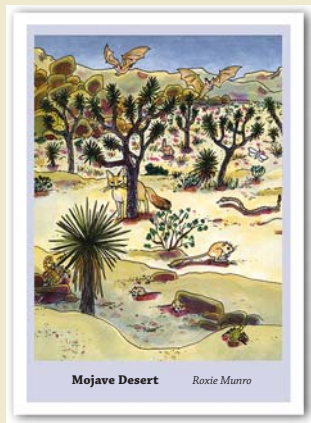

Park Avenue  
by  
Roxie Munro

MR116

MR117

MR119

City Lights Roxie Munro

MR118

FIVE DESIGNS IN BOX OF TEN BLANK NOTE CARDS

Cards are 5" x 7" and may be ordered as blank notecards or with a greeting.

BOXED EVERYDAY CARD ASSORTMENT  
MR- GREAT SOUTHWEST BOX

MR125

MR126

MR127

MR128

MR129

FIVE DESIGNS IN BOX OF TEN BLANK NOTE CARDS

Cards are 5" x 7" and may be ordered as shown, blank or with your own message.