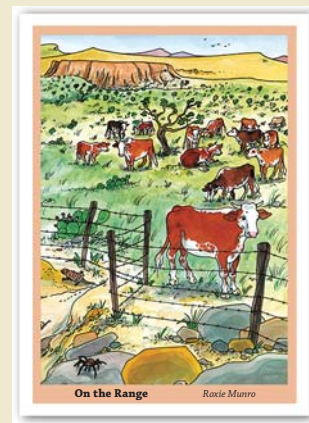

BOXED EVERYDAY CARD ASSORTMENT  
MR- GREAT SOUTHWEST BOX

MR125

MR126

MR127

MR128

MR129

FIVE DESIGNS IN BOX OF TEN BLANK NOTE CARDS

Cards are 5" x 7" and may be ordered as shown, blank or with your own message.