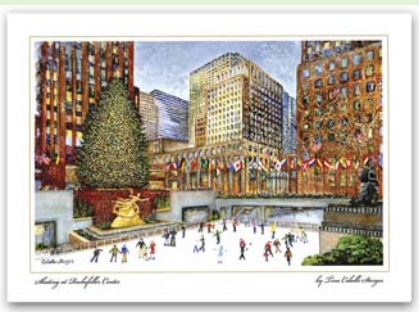

Wall Street by Tina Cobelle-Sturges
M0357

*** New for 2011 ***

Skyline at Night by Tina Cobelle-Sturges
M0317

*Thank You
from all of us and
Best Wishes for a Happy Holiday
and a Successful New Year*

*Wishing you
a Beautiful Holiday Season
and a New Year
of Peace and Happiness*

Park Avenue by Tina Cobelle-Sturges
C1186

Central Park by Tina Cobelle-Sturges
C0849

Skating at Rockefeller Center by Tina Cobelle Sturges
C0954

**SEASON'S
GREETINGS**
AND BEST WISHES
FOR A
HAPPY NEW YEAR

**With Every Good Wish
for Your Happiness this
Holiday Season**

*Wishing you
a Beautiful Holiday Season
and a New Year
of Peace and Happiness*

Card CS105 is 5" x 7"
with white envelopes.

Strolling in the Park by Tina Cobelle-Sturges
CS105