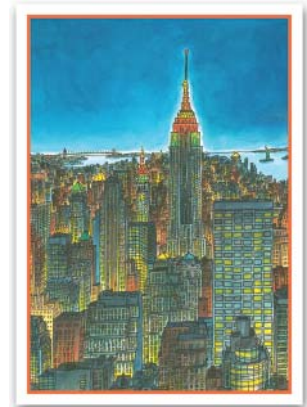

Back

Front

Glorious Gotham by Roxie Munro

M0316

*Greetings of the Season
and Best Wishes for the New Year*

M0316

Front

Middle

Back

C1187

Famous Skyline by Roxie Munro

C1187

Greetings of the Season

Back

Front

C1185

Midtown Panorama by Roxie Munro

C1185

*Wishing you
a Beautiful Holiday Season
and a New Year
of Peace and Happiness*

Metropolitan Melody by Roxie Munro

C1143

**Season's Greetings
and Best Wishes for a
Happy New Year**

Cards MR110, MR111 and MR112 are
5" x 7" with white envelopes.

*Season's Greetings
and Best Wishes for a
Happy New Year*
MR112

*Season's Greetings
and best wishes for the
Happiest of New Years*

MR111

Holiday Greetings