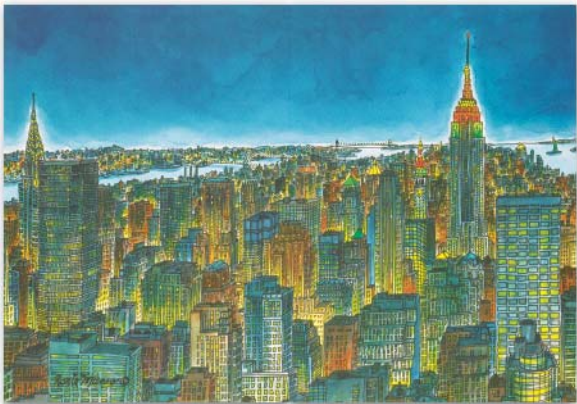

25% off

Grand Central Terminal by Roxie Munro

C0957

Greetings of the Season
and Best Wishes for a
Happy New Year

Back

Front

Bridge of Renown by Roxie Munro

C0852

*Wishing you
a Beautiful Holiday Season
and a New Year
of Peace and Happiness*

Back

Front

Signature Skyline by Roxie Munro

C1054

**SEASON'S
GREETINGS**

AND BEST WISHES
FOR A
HAPPY NEW YEAR

Rockefeller Center by Roxie Munro