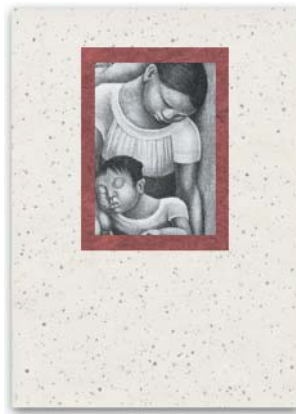

706-227-0708

Eyvind Earle E101S  
*May the light of day  
bring you peace.  
In sympathy.*

Diego Rivera RD100ES  
*Love and compassion  
to you,  
my friend.*

K. Bindschatel BK104S  
*May the dawn bring you  
peace and comfort.*

Robert B. Taylor T150S  
*You're not alone.  
We share your grief.*

Anne O. Dowden D840S  
*Sincere condolences on  
your recent loss.*

Corita C175S  
*"You cannot prevent the birds  
of sadness flying over your head,  
but you can prevent them from  
building their nest in your hair."  
Chinese Proverb*