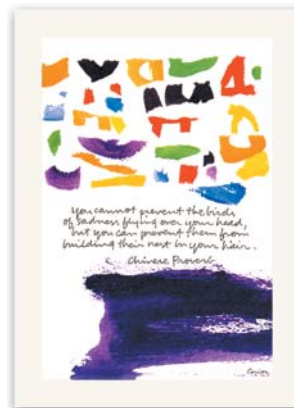

706-227-0708

Eyvind Earle E101S  
*May the light of day  
bring you peace.  
In sympathy.*

Diego Rivera RD100ES  
*Love and compassion  
to you,  
my friend.*

K. Bindschatel BK104S  
*May the dawn bring you  
peace and comfort.*

Robert B. Taylor T150S  
*You're not alone.  
We share your grief.*

Anne O. Dowden D840S  
*Sincere condolences on  
your recent loss.*

Corita C175S  
*"You cannot prevent the birds  
of sadness flying over your head,  
but you can prevent them from  
building their nest in your hair."  
Chinese Proverb*