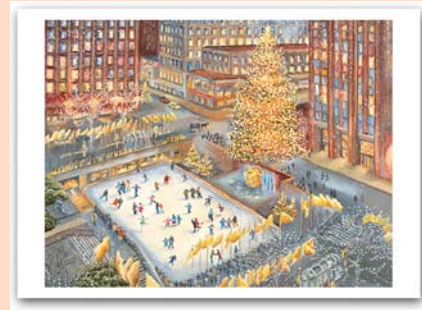

Evening at the Met Opera CS115

Best Wishes for a Happy  
Holiday Season

Night at Rockefeller Center CS108

*Season's Greetings  
and Best Wishes for a  
Very Happy New Year*

Brooklyn Bridge CS107

SEASON'S GREETINGS  
AND HAVE A  
WONDERFUL YEAR

Grand Central Holiday CS106

May health  
and happiness  
be yours  
in all seasons

Wall Street Financial CS109

*Wishing You a very  
Happy Holiday and  
Good Fortune in the  
New Year*

Cards are 5" x 7" and may be ordered as shown, blank or with your own message.